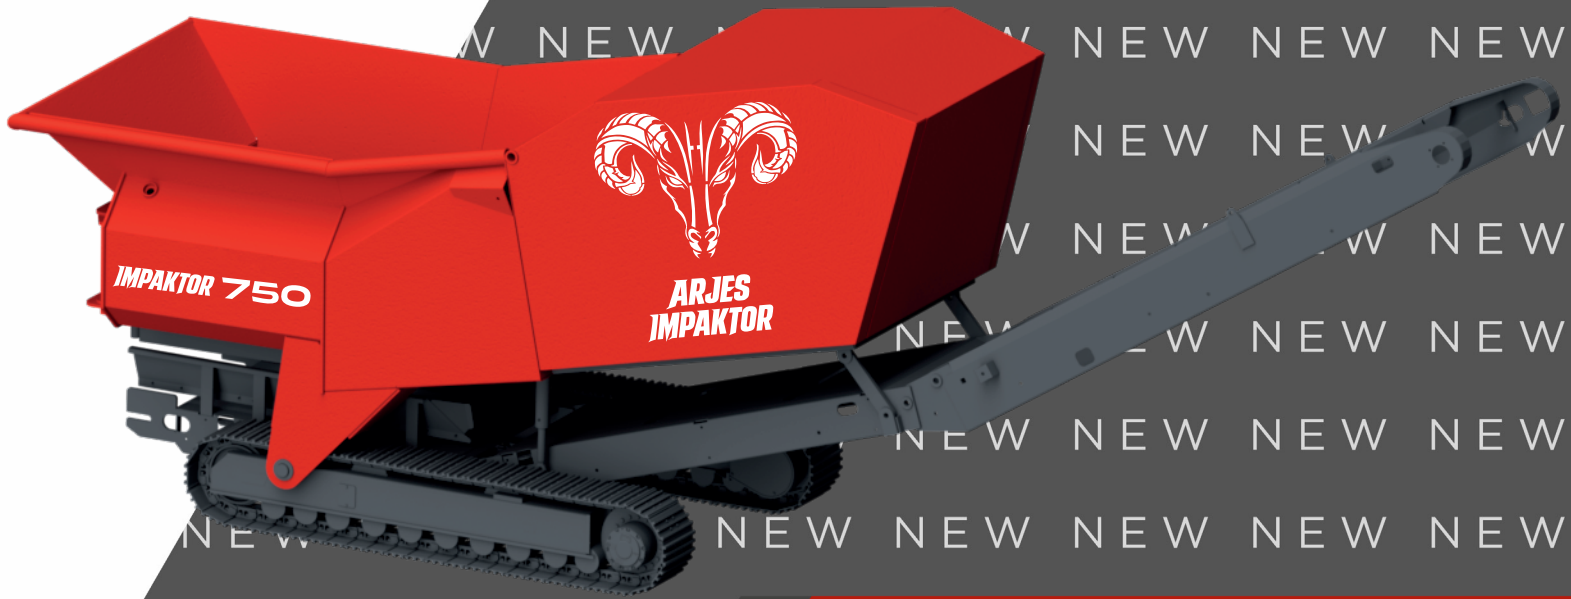

ARJES
IMPAKTOR

229.000,-€

IMPAKTOR 750

THE NEXT EVOLUTION

WWW.ARJES-IMPAKTOR.DE

IMPAKTOR 750

Technical data & performance

Experience the next evolution in shredding technology. Maximum efficiency with minimal maintenance and setup, specially designed for demanding tasks.

Depending on the shredder's features, shaft configuration, and optimal material feed.
All data provided is without guarantee.

HIGHLIGHTS

- ✓ Reversible
- ✓ Track system
- ✓ Overband Magnet
- ✓ Covering Hood
- ✓ Newly developed control
- ✓ Quick-change cassette & sieve basket

TANGENTIAL SHAFTS

STAR SHAFTS

4-PIECES

STAR SHAFTS

6-PIECES

SIEVE BASKET

TECHNICAL DATA

Engine: VOLVO TAD 884 VE
Power: 250kW / 340 PS (EU Stage V)
Gearbox: Bonfiglioli