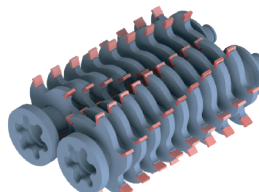

Depending on the shredder's features, shaft configuration, and optimal material feed.
All data provided is without guarantee.

HIGHLIGHTS

- ✓ Reversible
- ✓ Track system
- ✓ Overband Magnet
- ✓ Covering Hood
- ✓ Newly developed control
- ✓ Quick-change cassette & sieve basket

TANGENTIAL SHAFTS

STAR SHAFTS

4-PIECES

STAR SHAFTS

6-PIECES

SIEVE BASKET

TECHNICAL DATA

Engine: VOLVO TAD 884 VE
Power: 250kW / 340 PS (EU Stage V)
Gearbox: Bonfiglioli

Transport dim.: L 9.500 / B 2.500 / H 2.700 mm
Working dim.: L 9.700 / B 2.500 / H 3.350 mm
Drop height: max. 3.400 mm

**MORE
INFOS &
DETAILS?**
SCAN HERE!

ARJES IMPAKTOR GmbH
Werksplatz 2,
D-36433 Leimbach
www.arjes-impaktor.de