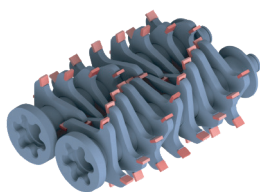

Depending on the shredder's features, shaft configuration, and optimal material feed.
All data provided is without guarantee.

HIGHLIGHTS

- ✓ Reversible
- ✓ Track system
- ✓ Overband Magnet
- ✓ Covering Hood
- ✓ Newly developed control
- ✓ Quick-change cassette & sieve basket

TANGENTIAL SHAFTS

STAR SHAFTS

4-PIECES

STAR SHAFTS

6-PIECES

SIEVE BASKET

TECHNICAL DATA

Engine: VOLVO TAD 884 VE
Power: 250kW / 340 PS (EU Stage V)
Gearbox: Bonfiglioli