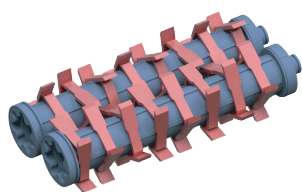

Depending on the shredder's features, shaft configuration, and optimal material feed.
All data provided is without guarantee.

HIGHLIGHTS

- ✓ Reversible
- ✓ Track system
- ✓ Overband Magnet
- ✓ Covering Hood
- ✓ Newly developed control
- ✓ Quick-change cassette & sieve basket

TANGENTIAL SHAFTS

STAR SHAFTS

4-PIECES

STAR SHAFTS

6-PIECES

SIEVE BASKET

TECHNICAL DATA

Engine: VOLVO TAD 884 VE
Power: 250kW / 340 PS (EU Stage V)
Gearbox: Bonfiglioli